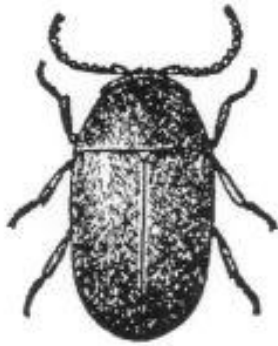

Cigarette & Drugstore Beetles

**Cigarette Beetles**  
**Drugstore Beetles**

Top View

Antenna and Side View

Cigarette Beetle

Larva

Top View

Side View

Drugstore Beetle

Larva

These beetles are very similar in appearance – the main difference is the larvae of the cigarette beetle are “fuzzy” rather than smooth.

Adult Drugstore Beetle on Left & Adult Cigarette Beetle on Right  
Both infest a wide variety of foods, especially dried plant and animal products.