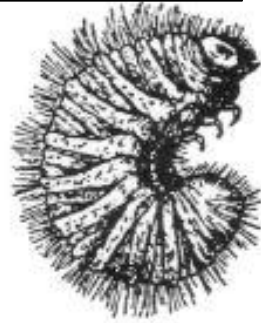

Cigarette & Drugstore Beetles

**Cigarette Beetles**  
**Drugstore Beetles**

Top View

Antenna and Side View

Cigarette Beetle

Larva

Top View

Side View

Drugstore Beetle

Larva

These beetles are very similar in appearance – the main difference is the larvae of the cigarette beetle are “fuzzy” rather than smooth.

Adult Drugstore Beetle on Left & Adult Cigarette Beetle on Right  
Both infest a wide variety of foods, especially dried plant and animal products.