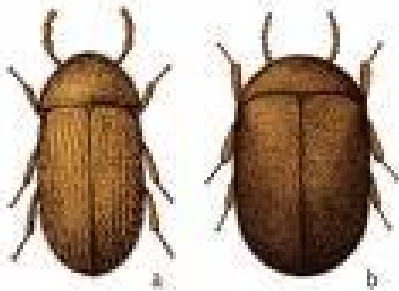

Cigarette & Drugstore Beetles

**Cigarette Beetles**  
**Drugstore Beetles**

Top View

Antenna and Side View

Cigarette Beetle

Larva

Top View

Side View

Drugstore Beetle

Larva

These beetles are very similar in appearance – the main difference is the larvae of the cigarette beetle are “fuzzy” rather than smooth.

Adult Drugstore Beetle on Left & Adult Cigarette Beetle on Right  
Both infest a wide variety of foods, especially dried plant and animal products.